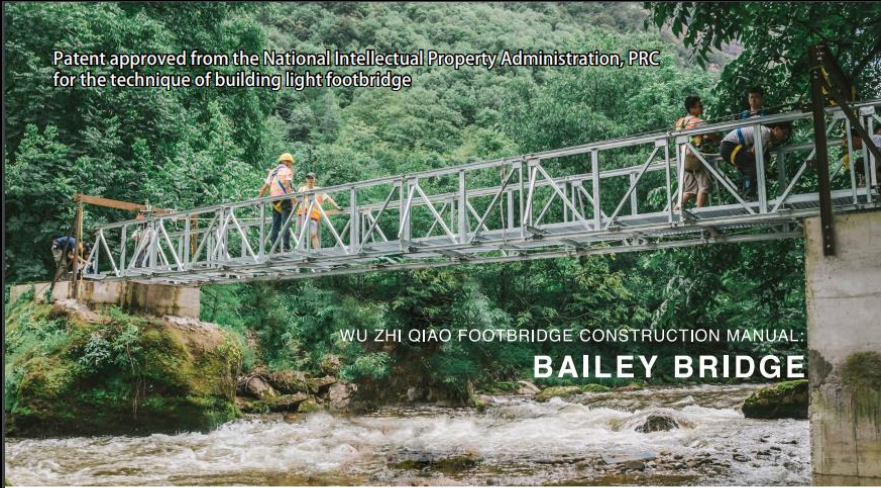

Dongchuan Village
Shaanxi Province, Mainland China

Wu Zhi
Bailey Bridge Manual

无止贝雷桥
建造手册

无止桥 慈善基金
Wu Zhi Qiao Charity Foundation